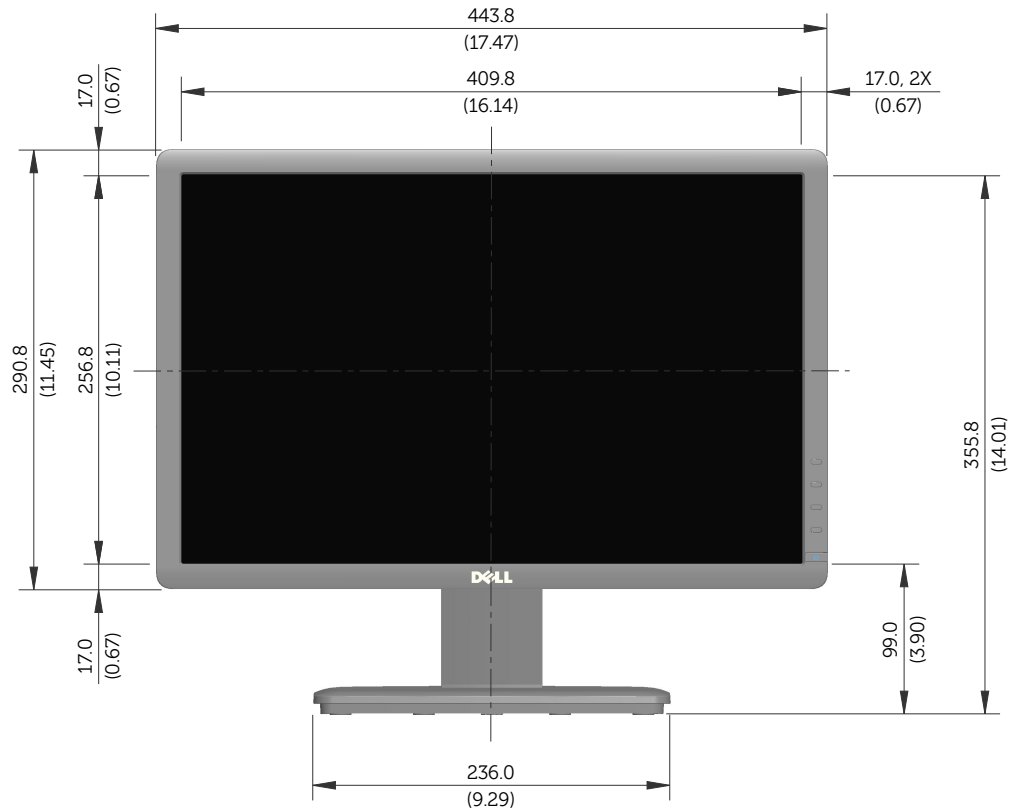

E1913S Outline Dimensions

Norminal Dimensions
Unit:mm(inch)

Back view of Monitor without stand

E1913 Outline Dimensions

Nominal Dimensions
Unit: mm (inch)

Back view of Monitor without stand

E2213 Outline Dimensions

Nominal Dimensions
Unit: mm (inch)

Back view of Monitor without stand